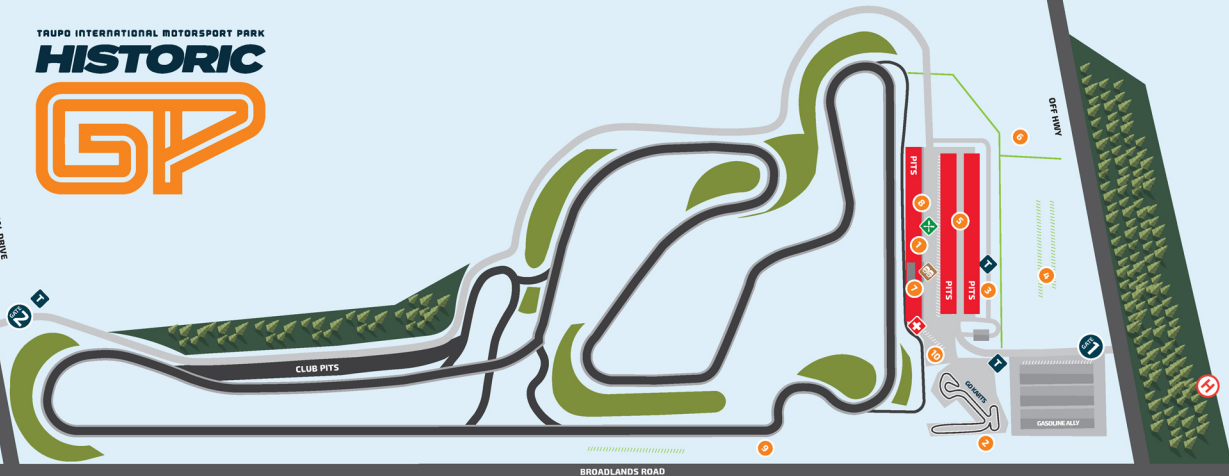

TAUPŌ INTERNATIONAL MOTOSPORT PARK

**HISTORIC**

CENTENNIAL DRIVE

BROADLANDS ROAD

- |   |                             |   |                            |    |                          |   |         |
|---|-----------------------------|---|----------------------------|----|--------------------------|---|---------|
| 1 | Track Office & Race Control | 5 | Competitor Parking         | 9  | Embankment Parking       | ☕ | Coffee  |
| 2 | Go Kart Track & Parking     | 6 | Trailer Parking Area       | 10 | VIP & Disability Parking | + | Medical |
| 3 | Competitor Camping          | 7 | Corporate Suites           | 🚗  | International Circuit    | H | Helipad |
| 4 | Main Spectator Parking      | 8 | Public Viewing Grandstands | 🍴  | Food                     |   |         |